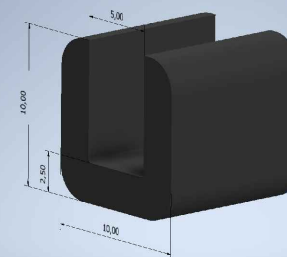

Part Number: PE0022
Material: M3570
Color: Black

Part Number: PE0023
Material: I2050
Color: GREY

Part Number: PE0024
Material: I2050
Color: GREY

Part Number: PE0025
Material: I2050
Color: GREY

Part Number: PE0026
Material: M3570
Color: BLACK