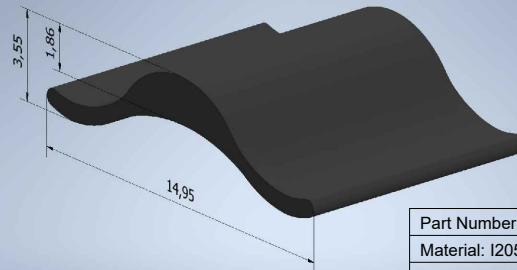

Part Number: PE0008
Material: I2050
Color: Black