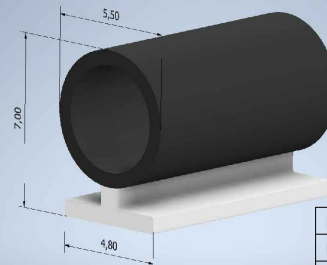

Part Number: PE0020
Material: TPV&PP
Color: Black