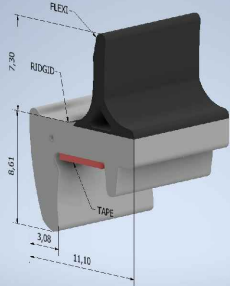

Part Number: PE0027  
Material: I2050  
Color: GREY

Part Number: PE0028  
Material: RIDGID & FLEXI  
Color:BLACK AND WHITE

Part Number: PE0029  
Material: RIDGID & FLEXI  
Color:BLACK AND WHITE

Part Number: PE0027  
Material: I2050  
Color: GREY