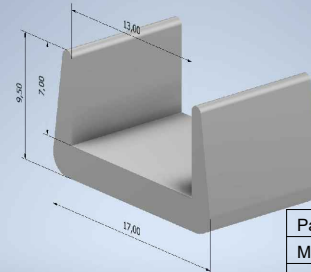

Part Number: PE0025
Material: I2050
Color: GREY