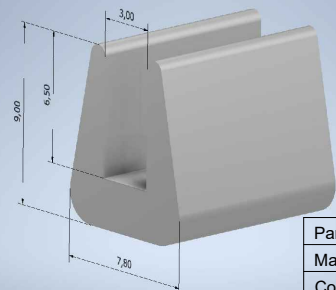

Part Number: PE0024
Material: I2050
Color: GREY