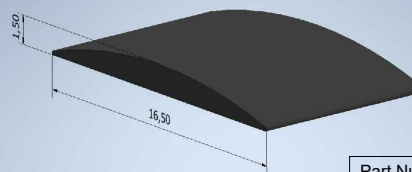

Part Number: HR002
Material: TPV & PP
Color: Black

Part Number: PE0020
Material: TPV&PP
Color: Black

Part Number: PE0021
Material: TPV & PP
Color: Black

Part Number: PR494
Material: RIGIT PVC
Color: BLACK