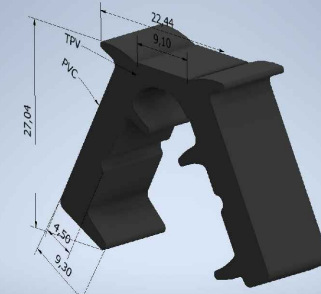

Part Number: PE0021
Material: TPV & PP
Color: Black