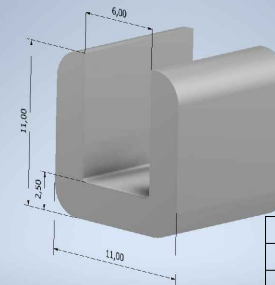

Part Number: PE0023
Material: I2050
Color: GREY